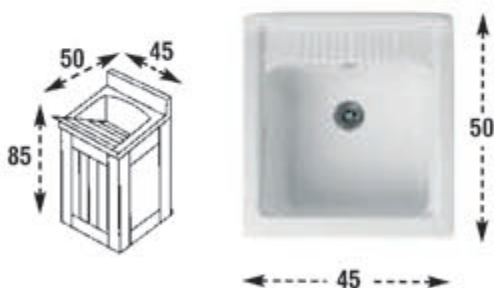

Cadă pentru spălat rufe "Esterni Plus"

Mobilitate - tutto in materiale plastico resistente all'umidità

Sportelli - a serrandina, non occupa spazi superflui

Vasca - in metacrilato lucido e antigraffio

Asse - in legno multistrati di betulla 18 mm ad incollaggio fenolico resistente all'acqua con profilo ben marcato per facilitare le operazioni di lavaggio

Sifone - autopulente e completo di troppopieno

Segni particolari - adatto per esterni o luoghi umidi

Wash-tub: made entirely of tough plastic damp-proof material for outdoor uses

Doors: sliding-doors, to fit small spaces

Basin: polished and antiscratch metacrilate

Washing-board: birch - wooden , 18 mm thick , waterproof, with precise edge to make the hand-washing easier.

Trap: self-cleaning, equipped with mounted drain and overflow

Special peculiarities: for outdoor uses and damp places.

Dimensiuni reduse pentru a face fata nevoii de spatiu

Articol	Model
4006	fara cos cu capac