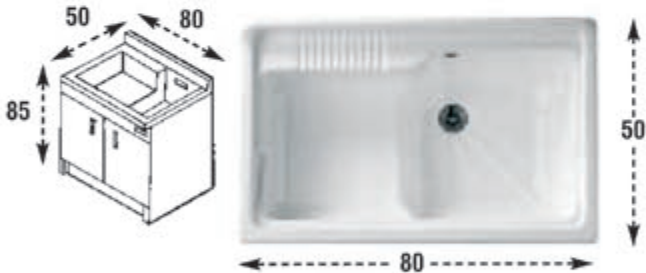

Acest model are functie dubla: cada pentru spalat rufe si loc de depozitare pentru masina de spalat

Cada pentru spalat cu dimensiuni ideale pentru orice utilizare
Datorita designului elegant, este potrivita in special pentru camera de baie

Articol	Model		
2002L S	fara cos cu capac		
2002L C	cu cos cu capac		
2002L CS	cu cos lunecator		

Dimensiuni standard pentru cada pentru spalat ideala

2007L S	fara cos cu capac		
2007L C	cu cos cu capac		
2007L CS	cu cos lunecator		

Design actual si practic, cu suprafata inclinata in interiorul bazinului, pentru spalatul manual.

Echipta cu scandura pentru spalat din lemn

2001L S	fara cos cu capac		
2001L C	cu cos cu capac		
2001L CS	cu cos lunecator		

Model bazin integral.

Cada de mari dimensiuni pentru orice utilizare

2010L S	fara cos cu capac		
2010L C	cu cos cu capac		
2010L CS	cu cos lunecator		

Aceasta cada pentru spalat se poate folosi ca si cada pentru copii, datorita locului de sezut din interior.

2011L S	fara cos cu capac		
2011L C	cu cos cu capac		
2011L CS	cu cos lunecator		

Bazin pe stanga (sx)

2008L Ssx	fara cos cu capac		
2008L Csx	cu cos cu capac		
2008L CSsx	cu cos lunecator		

Bazin pe dreapta (dx)

2008L Sdx	fara cos cu capac		
2008L Cdx	cu cos cu capac		
2008L CSdx	cu cos lunecator