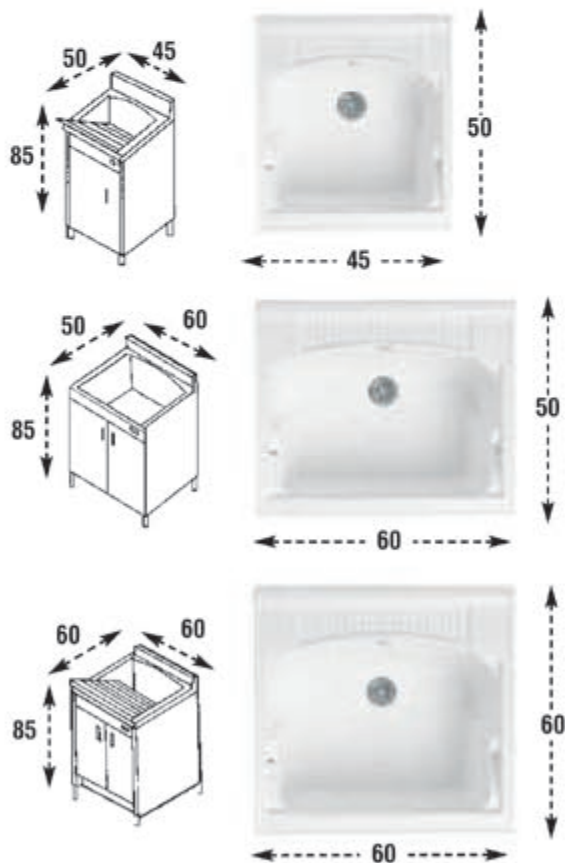

Cadă pentru spălat rufe "Pratica"

Mobile in bilaminato idrotugo idrorepellente al 100%

Sportelli con angoli squadrati

Vasca in materiale plastic speciale e resistente al graffio ed agli acidi

Asse in multistrati di betulla 16mm

Sifone autopulente e completo di troppopieno

Segni particolari coniuga la praticita' del mobile rialzato con la convenienza del prezzo

Wash-tub: made of bilaminated and 100% waterproof material

Doors: with square angles

Basin: made of special plastic raw-material antiscratch and acid-resistant

Washing-board: birch -wooden , 16 mm thick

Trap: self-cleaning , equipped with mounted drain and overflow

Special peculiarities: this laundry unit combines practical use due to its high-raised position with adjustable feet and a cheap price .

Dimensiuni reduse pentru a face fata nevoii de spatiu

Articol	Model		
6006 S	fara cos cu capac		

Cada pentru spalat cu dimensiuni ideale pentru orice utilizare
Datorita designului elegant, este potrivita in special pentru camera de baie

6002 S	fara cos cu capac		

Dimensiuni standard pentru cada pentru spalat ideala

6007 S	fara cos cu capac		

**Coș
cu capac**

2020	cos cu capac