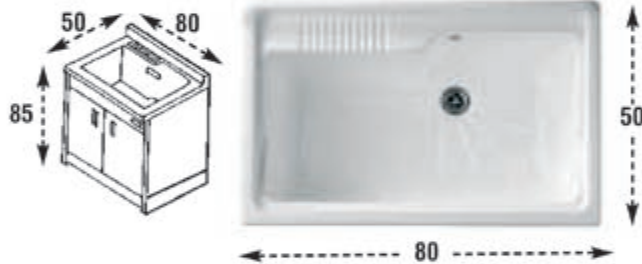

Cada pentru spalat cu dimensiuni ideale pentru orice utilizare
Datorita designului elegant, este potrivita in special pentru camera de baie

Articol	Model		
2002F S	fara cos cu capac		
2002F C	cu cos cu capac		
2002F CS	cu cos lunecator		

Dimensiuni standard pentru cada pentru spalat ideala

2007F S	fara cos cu capac		
2007F C	cu cos cu capac		
2007F CS	cu cos lunecator		

Design actual si practic, cu suprafata inclinata in interiorul bazinului, pentru spalatul manual.

Echipta cu scandura pentru spalat din lemn

2001F S	fara cos cu capac		
2001F C	cu cos cu capac		
2001F CS	cu cos lunecator		

Model bazin integral.

Cada de mari dimensiuni pentru orice utilizare

2010F S	fara cos cu capac		
2010F C	cu cos cu capac		
2010F CS	cu cos lunecator		

Aceasta cada pentru spalat se poate folosi ca si cada pentru copii, datorita locului de sezut din interior.

2011F S	fara cos cu capac		
2011F C	cu cos cu capac		
2011F CS	cu cos lunecator