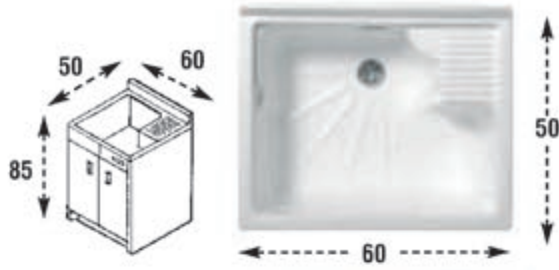

Acest model are functie dubla: cada pentru spalat rufe si loc de depozitare pentru masina de spalat

Cada pentru spalat cu dimensiuni ideale pentru orice utilizare
Datorita designului elegant, este potrivita in special pentru camera de baie

Articol	Model		
2002L S	fara cos cu capac		
2002L C	cu cos cu capac		
2002L CS	cu cos lunecator		

Dimensiuni standard pentru cada pentru spalat ideala

2007L S	fara cos cu capac		
2007L C	cu cos cu capac		
2007L CS	cu cos lunecator		

Design actual si practic, cu suprafata inclinata in interiorul bazinului, pentru spalatul manual.

Echipta cu scandura pentru spalat din lemn

2001L S	fara cos cu capac		
2001L C	cu cos cu capac		
2001L CS	cu cos lunecator		

Model bazin integral.

Cada de mari dimensiuni pentru orice utilizare

2010L S	fara cos cu capac		
2010L C	cu cos cu capac		
2010L CS	cu cos lunecator		

Aceasta cada pentru spalat se poate folosi ca si cada pentru copii, datorita locului de sezut din interior.

2011L S	fara cos cu capac		
2011L C	cu cos cu capac		
2011L CS	cu cos lunecator		

Bazin pe stanga (sx)

2008L Ssx	fara cos cu capac		
2008L Csx	cu cos cu capac		
2008L CSsx	cu cos lunecator		

Bazin pe dreapta (dx)

2008L Sdx	fara cos cu capac		
2008L Cdx	cu cos cu capac		
2008L CSdx	cu cos lunecator