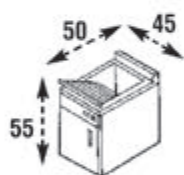

Dimensiuni reduse pentru a face fata nevoii de spatiu

2106	fara cos cu capac