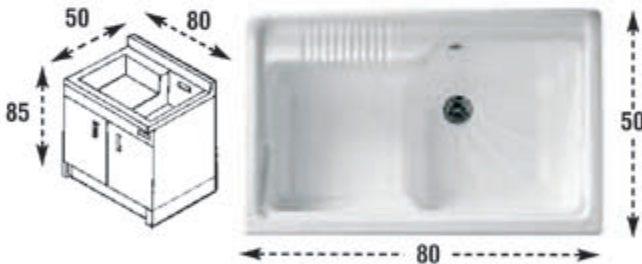

Cada pentru spalat cu dimensiuni ideale pentru orice utilizare
Datorita designului elegant, este potrivita in special pentru camera de baie

Articol	Model		
2002F S	fara cos cu capac		
2002F C	cu cos cu capac		
2002F CS	cu cos lunecator		

Dimensiuni standard pentru cada pentru spalat ideala

2007F S	fara cos cu capac		
2007F C	cu cos cu capac		
2007F CS	cu cos lunecator		

Design actual si practic, cu suprafata inclinata in interiorul bazinului, pentru spalatul manual.

Echipta cu scandura pentru spalat din lemn

2001F S	fara cos cu capac		
2001F C	cu cos cu capac		
2001F CS	cu cos lunecator		

Model bazin integral.

Cada de mari dimensiuni pentru orice utilizare

2010F S	fara cos cu capac		
2010F C	cu cos cu capac		
2010F CS	cu cos lunecator		

Aceasta cada pentru spalat se poate folosi ca si cada pentru copii, datorita locului de sezut din interior.

2011F S	fara cos cu capac		
2011F C	cu cos cu capac		
2011F CS	cu cos lunecator