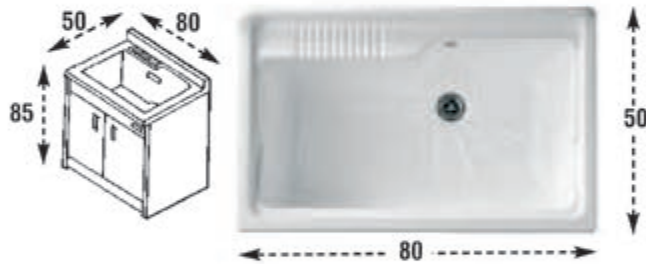

Acest model are functie dubla: cada pentru spalat rufe si loc de depozitare pentru masina de spalat

Cada pentru spalat cu dimensiuni ideale pentru orice utilizare
Datorita designului elegant, este potrivita in special pentru camera de baie

Articol	Model		
2002L S	fara cos cu capac		
2002L C	cu cos cu capac		
2002L CS	cu cos lunecator		

Dimensiuni standard pentru cada pentru spalat ideala

2007L S	fara cos cu capac		
2007L C	cu cos cu capac		
2007L CS	cu cos lunecator		

Design actual si practic, cu suprafata inclinata in interiorul bazinului, pentru spalatul manual.

Echipta cu scandura pentru spalat din lemn

2001L S	fara cos cu capac		
2001L C	cu cos cu capac		
2001L CS	cu cos lunecator		

Model bazin integral.

Cada de mari dimensiuni pentru orice utilizare

2010L S	fara cos cu capac		
2010L C	cu cos cu capac		
2010L CS	cu cos lunecator		

Aceasta cada pentru spalat se poate folosi ca si cada pentru copii, datorita locului de sezut din interior.

2011L S	fara cos cu capac		
2011L C	cu cos cu capac		
2011L CS	cu cos lunecator		

Bazin pe stanga (sx)

2008L Ssx	fara cos cu capac		
2008L Csx	cu cos cu capac		
2008L CSsx	cu cos lunecator		

Bazin pe dreapta (dx)

2008L Sdx	fara cos cu capac		
2008L Cdx	cu cos cu capac		
2008L CSdx	cu cos lunecator