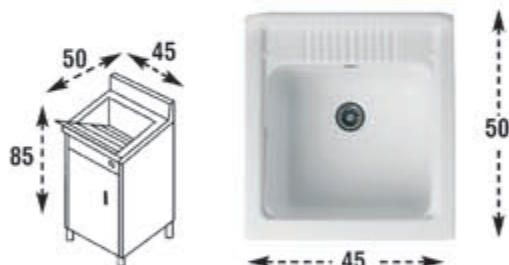

Cadă pentru spălat rufe "Pratica Plus"

Mobile in bilaminato idrofulgo idrorepellente al 100%

Sportelli con angoli squadrati

Vasca in metacrilato lucido e antigraffio

Asse in legno multistrati di betulla 18 mm ad incollaggio fenolico resistente all'acqua con profilo ben marcato per facilitare le operazioni di lavaggio

Sifone autopulente e completo di troppopieno

Segni particolari la praticita' del mobile rialzato e della vasca in metacrilato

Wash-tub: made of bilaminated and 100% waterproof material

Doors: with square angles.

Basin: polished and antiscratch metacrilate

Washing-board: birch-wooden, 18 mm thick, waterproof, with precise edge to make the hand-washing easier.

Trap: self-cleaning, equipped with mounted drain and overflow

Special peculiarities: practical high-raised with adjustable feet, wash-tub equipped with useful metacrilate basin

Dimensiuni reduse pentru a face fata nevoii de spatiu

Articol	Model		
3006 S	fara cos cu capac		8 029954 006694