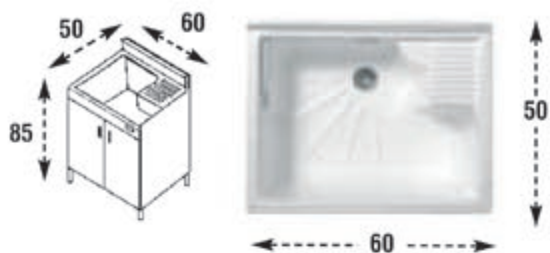

Cada pentru spalat cu dimensiuni ideale pentru orice utilizare
Datorita designului elegant, este potrivita in special pentru camera de baie

3002 S	fara cos cu capac