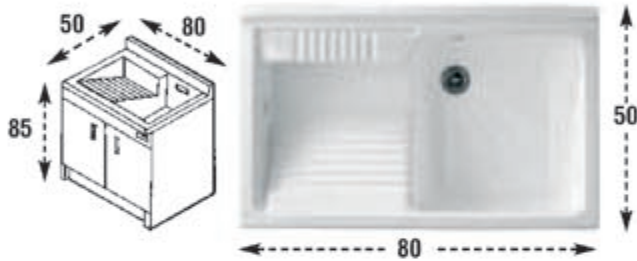

Acest model are functie dubla: cada pentru spalat rufe si loc de depozitare pentru masina de spalat

Cada pentru spalat cu dimensiuni ideale pentru orice utilizare
Datorita designului elegant, este potrivita in special pentru camera de baie

Articol	Model		
2002L S	fara cos cu capac		
2002L C	cu cos cu capac		
2002L CS	cu cos lunecator		

Dimensiuni standard pentru cada pentru spalat ideala

2007L S	fara cos cu capac		
2007L C	cu cos cu capac		
2007L CS	cu cos lunecator		

Design actual si practic, cu suprafata inclinata in interiorul bazinului, pentru spalatul manual.

Echipta cu scandura pentru spalat din lemn

2001L S	fara cos cu capac		
2001L C	cu cos cu capac		
2001L CS	cu cos lunecator		

Model bazin integral.

Cada de mari dimensiuni pentru orice utilizare

2010L S	fara cos cu capac		
2010L C	cu cos cu capac		
2010L CS	cu cos lunecator		

Aceasta cada pentru spalat se poate folosi ca si cada pentru copii, datorita locului de sezut din interior.

2011L S	fara cos cu capac		
2011L C	cu cos cu capac		
2011L CS	cu cos lunecator		

Bazin pe stanga (sx)

2008L Ssx	fara cos cu capac		
2008L Csx	cu cos cu capac		
2008L CSsx	cu cos lunecator		

Bazin pe dreapta (dx)

2008L Sdx	fara cos cu capac		
2008L Cdx	cu cos cu capac		
2008L CSdx	cu cos lunecator