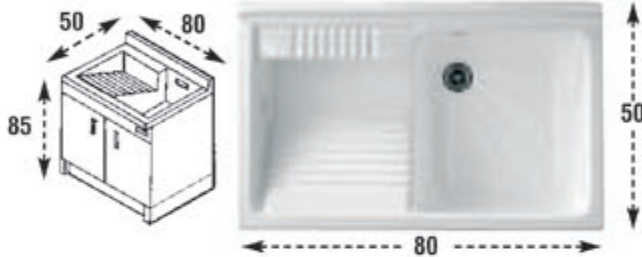

Cada pentru spalat cu dimensiuni ideale pentru orice utilizare
Datorita designului elegant, este potrivita in special pentru camera de baie

Articol	Model		
2002F S	fara cos cu capac		
2002F C	cu cos cu capac		
2002F CS	cu cos lunecator		

Dimensiuni standard pentru cada pentru spalat ideala

2007F S	fara cos cu capac		
2007F C	cu cos cu capac		
2007F CS	cu cos lunecator		

Design actual si practic, cu suprafata inclinata in interiorul bazinului, pentru spalatul manual.

Echipta cu scandura pentru spalat din lemn

2001F S	fara cos cu capac		
2001F C	cu cos cu capac		
2001F CS	cu cos lunecator		

Model bazin integral.

Cada de mari dimensiuni pentru orice utilizare

2010F S	fara cos cu capac		
2010F C	cu cos cu capac		
2010F CS	cu cos lunecator		

Aceasta cada pentru spalat se poate folosi ca si cada pentru copii, datorita locului de sezut din interior.

2011F S	fara cos cu capac		
2011F C	cu cos cu capac		
2011F CS	cu cos lunecator