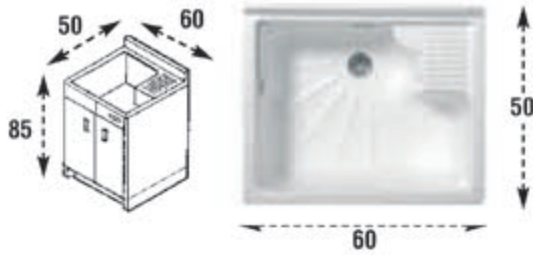

Cada pentru spalat cu dimensiuni ideale pentru orice utilizare
Datorita designului elegant, este potrivita in special pentru camera de baie

Articol	Model		
2002F S	fara cos cu capac		
2002F C	cu cos cu capac		
2002F CS	cu cos lunecator		

Dimensiuni standard pentru cada pentru spalat ideala

2007F S	fara cos cu capac		
2007F C	cu cos cu capac		
2007F CS	cu cos lunecator		

Design actual si practic, cu suprafata inclinata in interiorul bazinului, pentru spalatul manual.

Echipta cu scandura pentru spalat din lemn

2001F S	fara cos cu capac		
2001F C	cu cos cu capac		
2001F CS	cu cos lunecator		

Model bazin integral.

Cada de mari dimensiuni pentru orice utilizare

2010F S	fara cos cu capac		
2010F C	cu cos cu capac		
2010F CS	cu cos lunecator		

Aceasta cada pentru spalat se poate folosi ca si cada pentru copii, datorita locului de sezut din interior.

2011F S	fara cos cu capac		
2011F C	cu cos cu capac		
2011F CS	cu cos lunecator