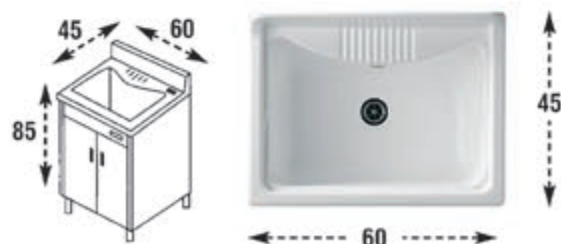

Adancime redusa la minimum pentru a facilita trecerea

Articol	Model		
3009 S	fara cos cu capac		8 029954 006755